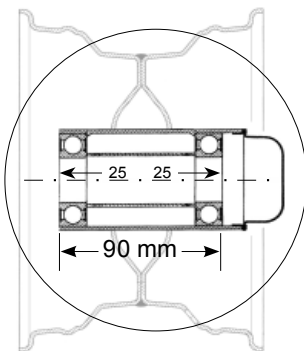

Maschinen- zuordnung	Rad - Reifengröße	Lagerbohrung Lagerabstand	Artikel Nr.
Fella, Krone	15x6.00 - 6 4 PR	25/25 - 90 mm	10055
Fella, Krone	16x6.50 - 8 4 PR	25/25 - 90 mm	10054

Radnabe mit Staubkappe